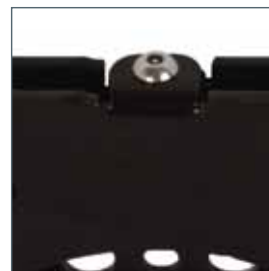

Ultra-Slim Flat Screen Wall Mount

For more information please visit www.btechavmounts.com/BT7510

BT7510

Registered Design Number: 001713280-0003

BT7510 Ultra-Slim Flat Screen Wall Mount

Designed for small flat screens up to 23" (58cm) / 20kg (44lbs)

- Fits screens with VESA mounting patterns: 50 x 50mm, 75 x 75mm and 100 x 100mm
- Ultra-slim design mounts screen only 15mm (0.6") from the wall
- Features 'OWLS' On Wall Levelling System
- Security locking screws and Allen key provided for secure installation
- Simple 'hook-on' installation with all mounting hardware included
- Available in Black

Ultra-slim design for close to wall installation

'OWLS' On Wall Levelling System

Security locking screw provided

Simple 'hook-on' installation

Ultra-Slim Flat Screen Wall Mount

For more information please visit www.btechavmounts.com/BT7510