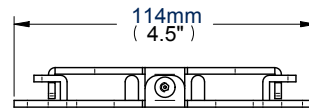

- Fits screens with VESA mounting patterns: 50 x 50mm, 75 x 75mm and 100 x 100mm
- Ultra-slim design mounts screen only 15mm (0.6") from the wall
- Features 'OWLS' On Wall Levelling System
- Security locking screws and Allen key provided for secure installation
- Simple 'hook-on' installation with all mounting hardware included
- Available in Black

Ultra-slim design for close to wall installation

'OWLS' On Wall Levelling System

Security locking screw provided

Simple 'hook-on' installation

Ultra-Slim Flat Screen Wall Mount

For more information please visit www.btechavmounts.com/BT7510

BT7510

Registered Design Number: 001713280-0003

Side View

Top View

Wall Plate

Interface Plate

Colour:	Order Ref:	EAN Code:	Master Carton Qty:	Inner Carton Qty:	Master Carton Weight:	Master Carton Cube:
Black	BT7510/B	5019318751028	32	4	17.78kg (39.12lbs)	0.08cbm (2.81cuft)