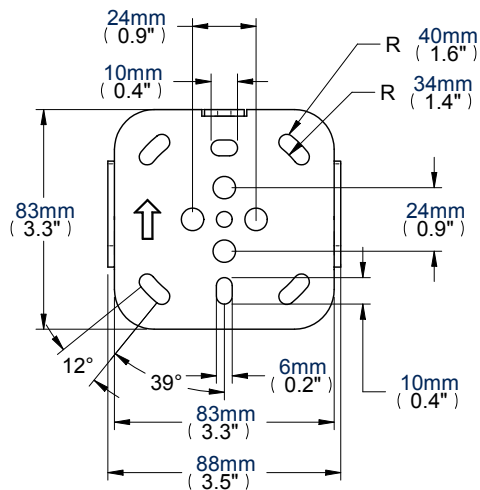

- Fits screens with VESA mounting patterns: 50 x 50mm, 75 x 75mm and 100 x 100mm
- Ultra-slim design mounts screen only 15mm (0.6") from the wall
- Features 'OWLS' On Wall Levelling System
- Security locking screws and Allen key provided for secure installation
- Simple 'hook-on' installation with all mounting hardware included
- Available in Black

Ultra-slim design for close to wall installation

'OWLS' On Wall Levelling System

Security locking screw provided

Simple 'hook-on' installation

Ultra-Slim Flat Screen Wall Mount

For more information please visit www.btechavmounts.com/BT7510

BT7510

Registered Design Number: 001713280-0003

Side View

Top View

Wall Plate

Interface Plate

Colour:	Order Ref:	EAN Code:	Master Carton Qty:	Inner Carton Qty:	Master Carton Weight:	Master Carton Cube:
Black	BT7510/B	5019318751028	32	4	17.78kg (39.12lbs)	0.08cbm (2.81cuft)