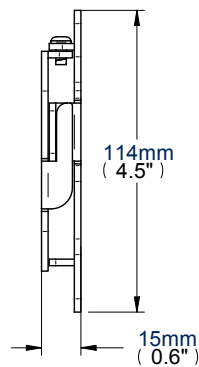

- Fits screens with VESA mounting patterns: 50 x 50mm, 75 x 75mm and 100 x 100mm
- Ultra-slim design mounts screen only 15mm (0.6") from the wall
- Features 'OWLS' On Wall Levelling System
- Security locking screws and Allen key provided for secure installation
- Simple 'hook-on' installation with all mounting hardware included
- Available in Black

Ultra-slim design for close to wall installation

'OWLS' On Wall Levelling System

Security locking screw provided

Simple 'hook-on' installation

Ultra-Slim Flat Screen Wall Mount

For more information please visit www.btechavmounts.com/BT7510

BT7510

Registered Design Number: 001713280-0003

Side View

Top View

Wall Plate

Interface Plate

Colour:	Order Ref:	EAN Code:	Master Carton Qty:	Inner Carton Qty:	Master Carton Weight:	Master Carton Cube:
Black	BT7510/B	5019318751028	32	4	17.78kg (39.12lbs)	0.08cbm (2.81cuft)