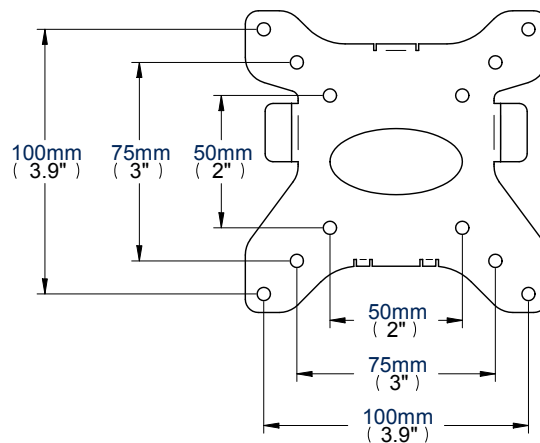

- Fits screens with VESA mounting patterns: 50 x 50mm, 75 x 75mm and 100 x 100mm
- Ultra-slim design mounts screen only 15mm (0.6") from the wall
- Features 'OWLS' On Wall Levelling System
- Security locking screws and Allen key provided for secure installation
- Simple 'hook-on' installation with all mounting hardware included
- Available in Black

Ultra-slim design for close to wall installation

'OWLS' On Wall Levelling System

Security locking screw provided

Simple 'hook-on' installation

Ultra-Slim Flat Screen Wall Mount

For more information please visit www.btechavmounts.com/BT7510

BT7510

Registered Design Number: 001713280-0003

Side View

Top View

Wall Plate

Interface Plate

Colour:	Order Ref:	EAN Code:	Master Carton Qty:	Inner Carton Qty:	Master Carton Weight:	Master Carton Cube:
Black	BT7510/B	5019318751028	32	4	17.78kg (39.12lbs)	0.08cbm (2.81cuft)